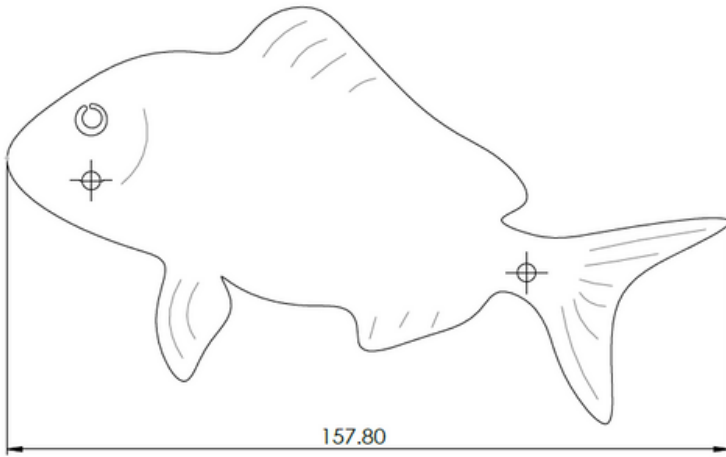

PAYMENT:

Maraetai Beach Boating Club

ASB 12-3083-0197577-01

Ref: Snapper and your membership number

(09) 536 6649

admin@maraetaiboatclub.org.nz

www.maraetaiboatclub.org.nz

PLEASE COMPLETE TEXT FOR
YOUR SELECTED FISH SIZE

SNAPPER 1

LINE 1

LINE 2

SNAPPER 2

LINE 1

LINE 2

SNAPPER 3

LINE 1